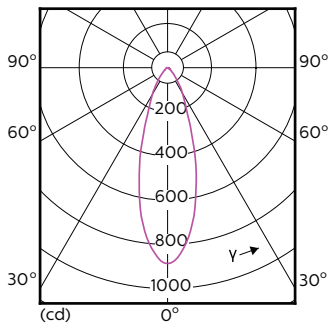

Accent Lighting Spots - MAS LED ExpertColor 5.5-50W GU10 930 36D

Light Distribution Diagram - MAS LED ExpertColor 5.5-50W GU10 930 36D