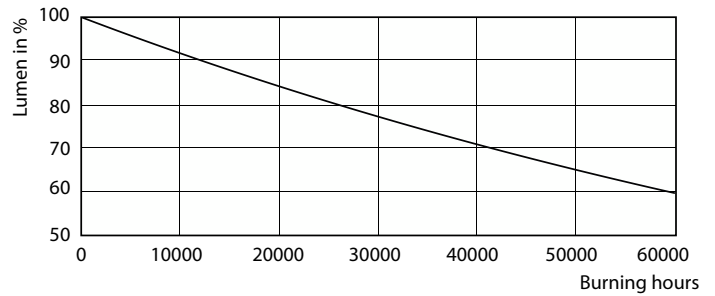

Lumen Maintenance Diagram - MAS LED ExpertColor 5.5-50W GU10 930 36D