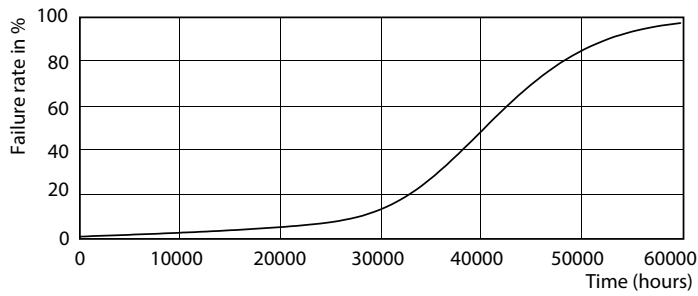

Lebensdauer

Life Expectancy Diagram - MAS LED ExpertColor 5.5-50W GU10 930 36D