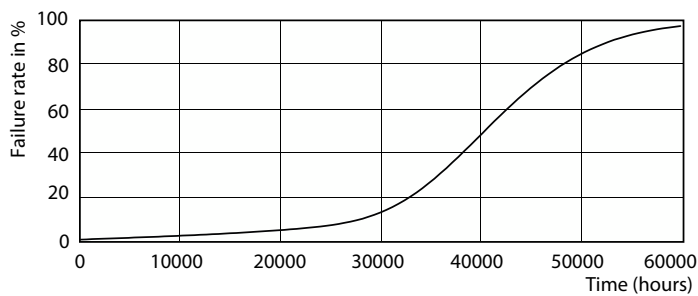

Lebensdauer

Life Expectancy Diagram - MAS LED ExpertColor 5.5-50W GU10 927 36D