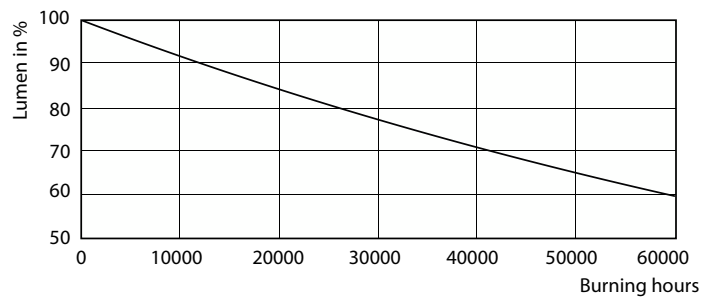

Lumen Maintenance Diagram - MAS LED ExpertColor 5.5-50W GU10 927 36D